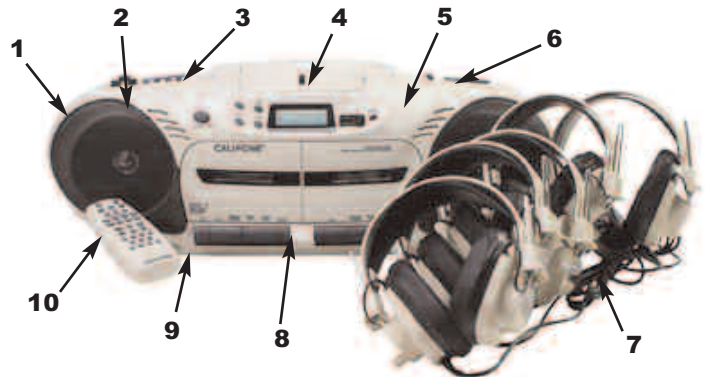

THE SIGHTS & SOUNDS
OF EDUCATION

5-Person Performer Plus Learning Center

Model 2455PLC-03

The 2455PLC is the most flexible listening center designed for educational uses. Its built-in learning center capability makes it ideal for libraries, literacy activities, and ELL/ ELD learning applications. The variable speed playback of the Performer Plus on CDs & cassettes enables dance/music students to slow down the music so they can more readily learn new material.

1. 14 Watts RMS loud enough for groups up to 100 people and can also be used as a mini public address system. Steel grilles cover recessed speakers to avoid accidental speaker damage
2. Built-in mic records lessons/student projects and won't get lost
3. Variable speed playback on cassette / CD players ideal for library use, language learning and dance/theatre/music groups
4. CD-R/RW capability plays teacher and student created materials
5. Rugged ABS plastic casing for durability and classroom safety
6. Digital AM/FM stereo
7. Five rugged stereo headphones with volume control and noise-reducing earcups (made with ABS plastic for added durability)
8. Line input / output on rear connects with computers and other equipment for additional audio muscle to presentations
9. Six built-in headphone jacks for learning center capabilities with two 1/4" speaker jacks for connecting external speakers
10. Full function remote control (RC-2400) for flexibility, convenience
 - 3.5mm & 1/4" mic inputs for recording and public address uses
 - One year warranty for school use - unlike media players purchased from consumer electronics stores whose warranties would be voided if used in schools